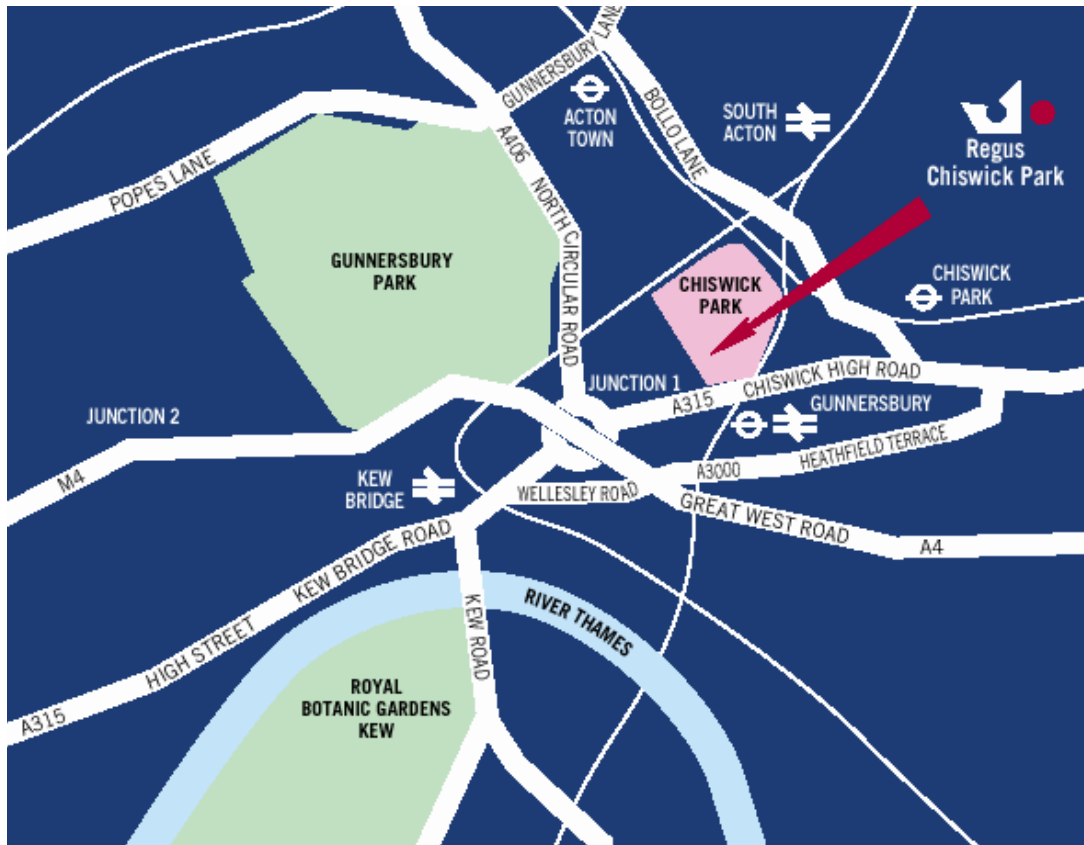

Directions to Regus Chiswick Park

Regus, Building 3, Chiswick Park

566 Chiswick High Street, London W4 5YA

Telephone: +44 (0)208 899 6000

By road

- Exit M4 (A4) at junction 2 and drive under the elevated section to reach junction 1, the Chiswick roundabout.
- Take the second exit, marked A315, Chiswick High Road.
- After a few hundred yards, turn left into Chiswick Park, directly opposite Gunnersbury station and the BSI building.
- Building 3 is the third building on the left.

Car parking

- Parking is available on site.

By public transport

- *Gunnersbury* station (main line and "tube" District line) for main entrance
- *Chiswick Park* station ("tube" District line) or *South Acton* station (main line) for Bollo Lane entrance
- *Kew Bridge* station for main line trains from Clapham Junction and Waterloo